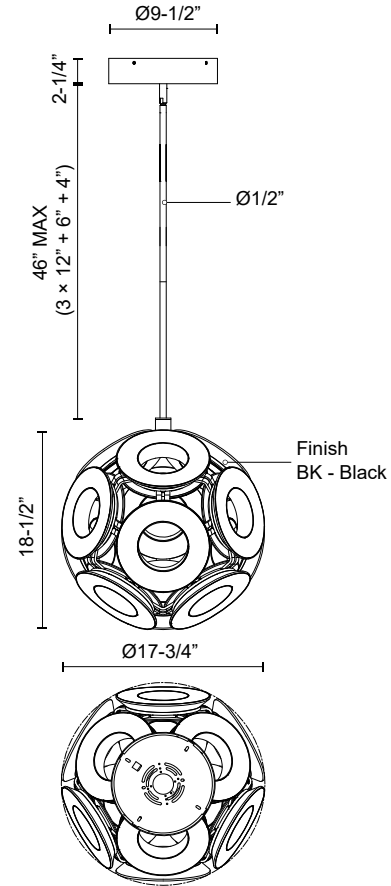

**MAGELLAN
CH51818
CHANDELIERS**

PROJECT

DESCRIPTION

Large-scale statement piece, multiple direct acrylic disc and a hollow core. Fine textured dark metallic frame

SPECIFICATION DETAILS

Fixture Dimensions	D17-3/4" x H18-1/2"
Light Source	LED with DC Driver
Wattage	100W
Total Lumens	8500lm
Delivered Lumens	5400lm*
Voltage	120V
Color Temperature	3000K
CRI (Ra)	90CRI
Optional Color Temps	2700K - 5000K Available, Minimum Order Quantities Apply
LED Rated Life	50,000 hours
Dimming	100% - 10%, TRIAC or ELV Dimmer (Not Included)
Diffuser Details	Frosted acrylic diffuser
Adjustable	Yes
Rod Length	46" Max (3x12" + 1x6" + 1x4")
Wire Length	60"
Minimum Hang Height	28"
Sloped Ceiling Adaptable	Yes, Up to 45 Degrees
Location	Dry
Canopy Dimensions	D9-1/2" x H2-1/4"
Paint Finish	BK02
Finish Option(s)	Black

* For custom options, consult factory for details.

* For warranty information, please visit www.kuzcolighting.com/warranty

KUZCO

CANADA: 19054 28TH AVENUE - SURREY, BC V3Z 6M3
USA: 3035 E. LONE MOUNTAIN ROAD - LAS VEGAS, NV 89081

WWW.KUZCOLIGHTING.COM

© 2021 KUZCO LIGHTING. ALL RIGHTS RESERVED.

COMMENT